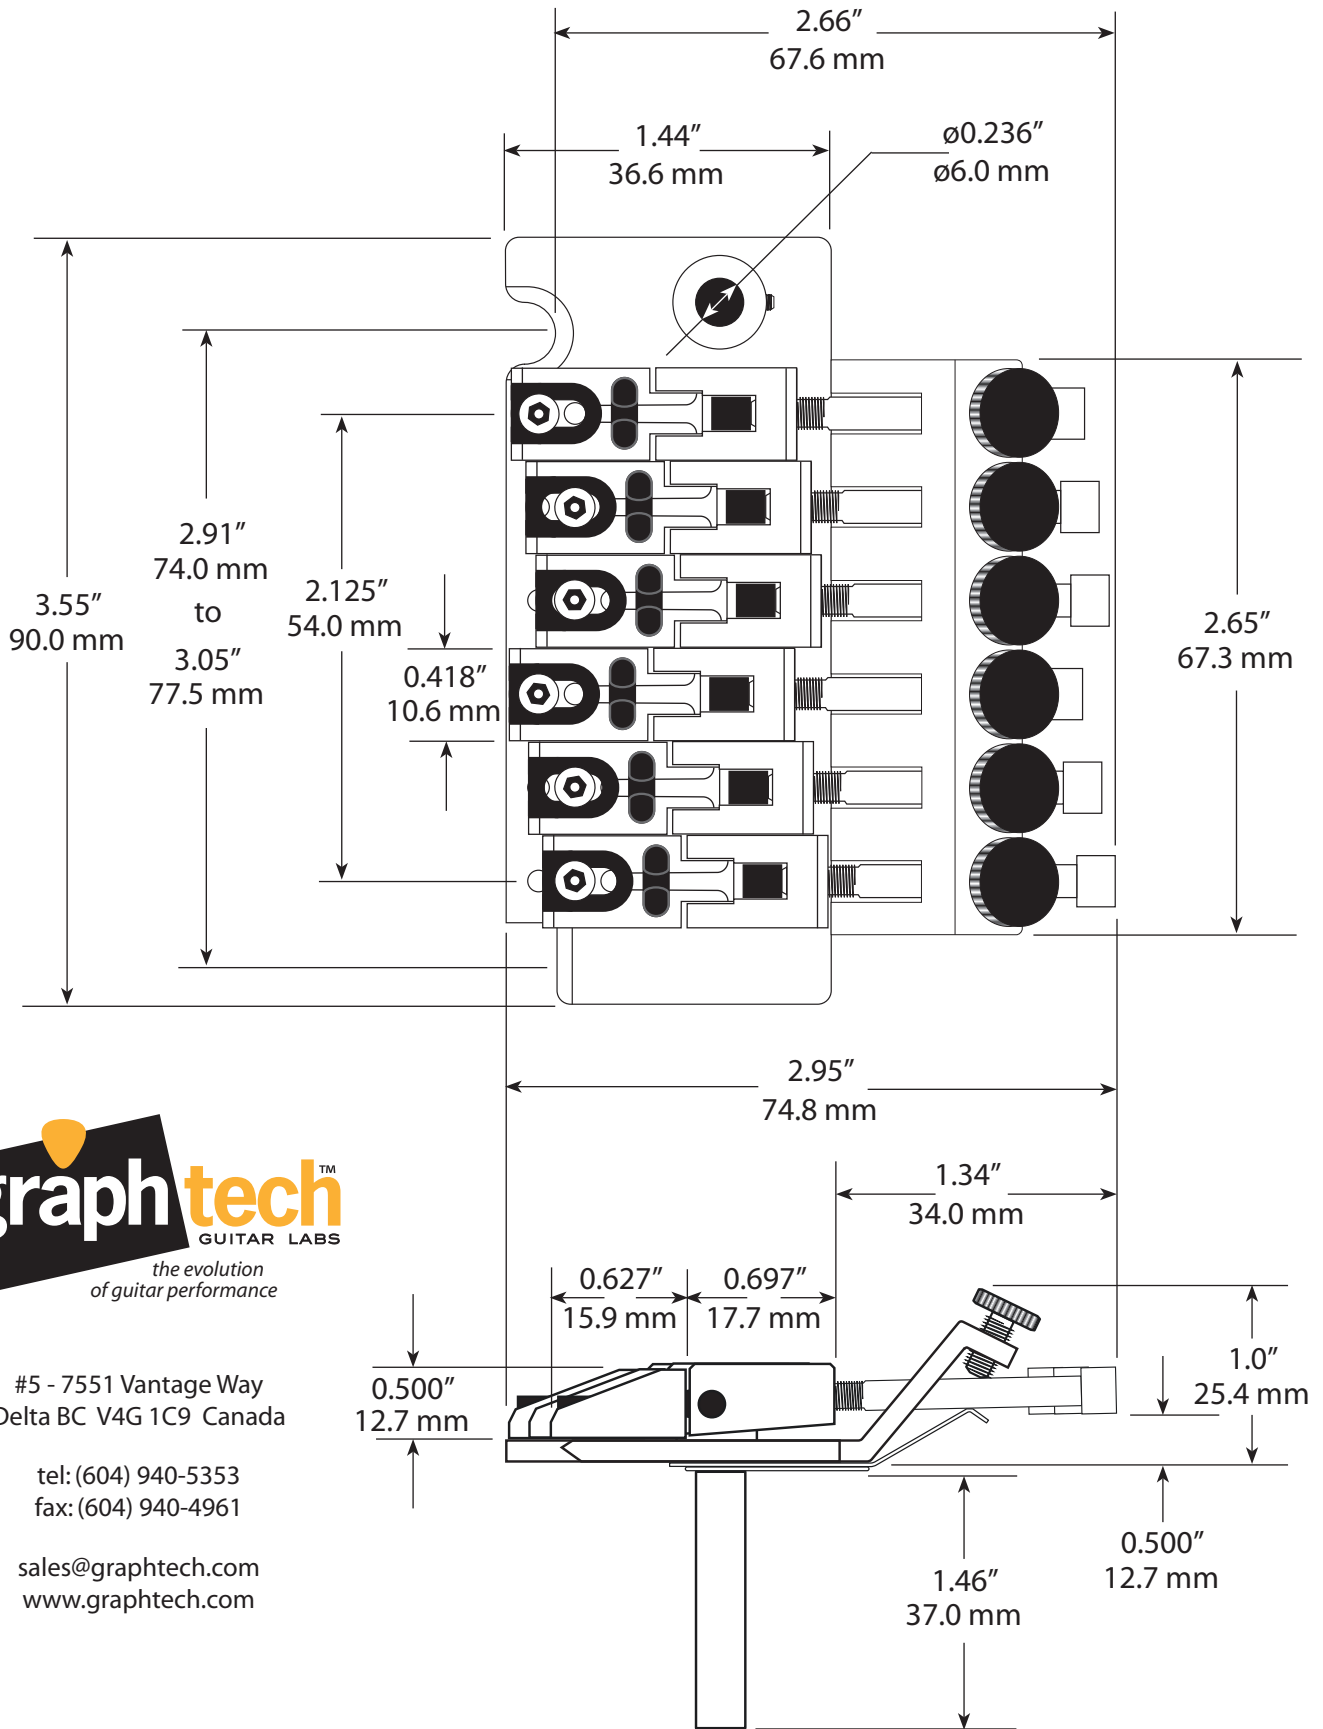

Graph Tech GHOST LB63 Locking Bridge

#5 - 7551 Vantage Way
Delta BC V4G 1C9 Canada

tel: (604) 940-5353
fax: (604) 940-4961

sales@graphtech.com
www.graphtech.com